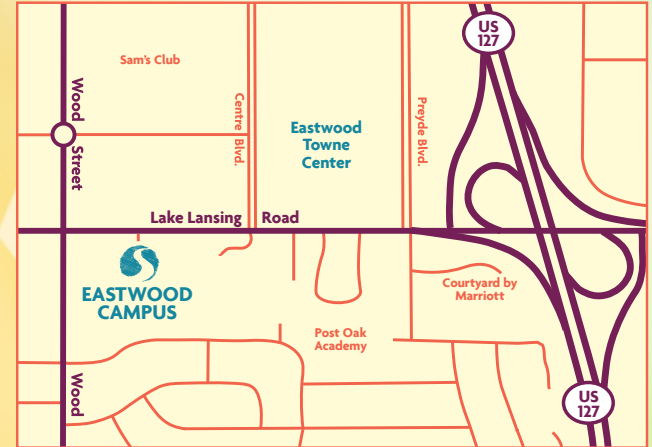

2200 Lake Lansing Rd, Lansing MI

THURSDAY, SEPTEMBER 28

4PM - CHAMBER OF COMMERCE RIBBON CUTTING

FRIDAY, SEPTEMBER 29

BROADWAY BASH (Ticket Price: \$100*)

7PM - Catered dinner

8PM - Performance by Blaine Krauss, Broadway's newest star currently performing on tour in "Hamilton"

SUNDAY, OCTOBER 1

WORSHIP & YOUTH PERFORMANCE *(FREE and open to the public)*

10:30AM - Sycamore Creek Worship

1:00PM - Musical Performances by Lansing's Upcoming Best and Brightest Youth

FREE BBQ lunch

*Tickets can be purchased at StageOne.theater

Never before in Lansing has a 100-200 seat affordable stage been made available to community theater groups and artists of all kinds. Come celebrate the grand opening of a brand new arts hub that is the result of a partnership between Sycamore Creek Church's Eastwood campus and community theater groups: Peppermint Creek Theater Company, Ixion Ensemble, and Hope Central Urban Arts. The basement of Stage One is also opening as an incubator kitchen for food business startups.